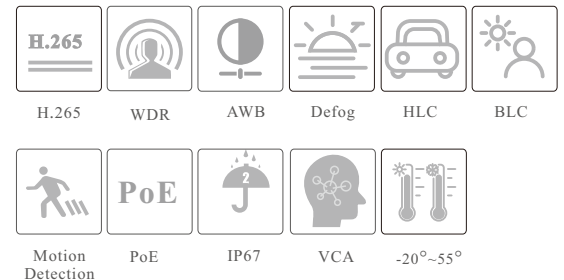

CAMERA

# TD-9421S4L

## 2MP IR Water-proof Bullet Network Camera

- 2MP (1920 × 1080) H.265 coding
- Max.resolution: 1920 × 1080
- ICR auto switch, true day / night, ROI coding
- 3D DNR, digital WDR, HLC, BLC, defog
- 10~20m IR night view distance
- 1CH built-in microphone
- DC12V/PoE power supply
- IP 67 ingress protection
- Support dual streams
- Support mobile surveillance by smart phones with iOS and Android OS
- Intelligent analytics: video exception detection, line crossing detection and region intrusion detection