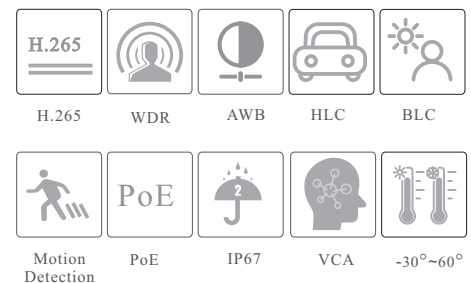

CAMERA

## 2MP IR Water-proof Bullet Network Camera

- H.265+ /H.265 / H.264+ / H.264 / MJPEG coding
- Max.resolution: 2MP ( 1920 × 1080)
- ICR auto switch, true day / night vision
- 3D DNR, WDR, HLC, BLC, smart IR, etc.
- ROI coding
- 20~30m IR night view distance
- Built-in micro SD card slot, up to 256GB
- DC12V/PoE power supply
- IP 67 ingress protection
- Support dual streams
- Support remote monitoring by smart phones& tablet PCs with iOS and Android OS
- Intelligent analytics