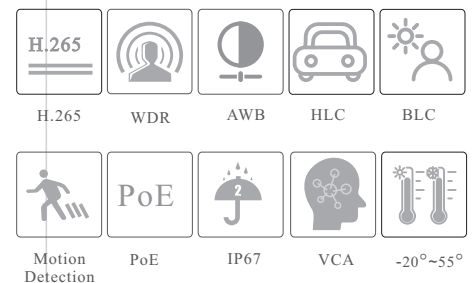

CAMERA

TD-9441S4L

4MP IR Water-proof Bullet Network Camera

- H.265 /H.264/MJPEG coding
- Max.resolution: 4MP (2560 × 1440)
- ICR auto switch, true day / night vision
- 3D DNR, Digital WDR, HLC, BLC, smart IR, etc.
- ROI coding
- 10~20m IR night view distance
- DC12V/PoE power supply
- IP 67 ingress protection
- Support three streams
- Support remote monitoring by smart phones& tablet PCs with iOS and Android OS
- Intelligent analytics