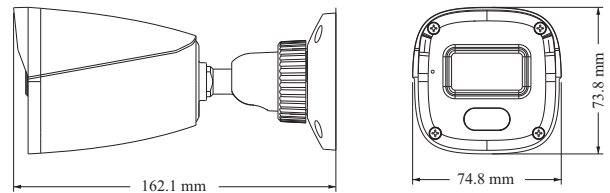

PoE	Yes
IR Distance	10 ~ 20 m
Ingress Protection	IP67
Others	
Power Supply	DC12V/PoE
Power Consumption	< 3.5W
Operating Environment	- 20 °C ~ 55 °C (-4°F~131°F); Humidity: less than 95 % (non-condensing)
Storage Environment	- 20 °C ~ 60°C (-22°F~140°F), Humidity: less than 95 % (non-condensing)
Dimensions (mm)	162.1 × 74.8 × 73.8
Weight (net)	Approx. 0.24KG
Installation	Ceiling mounting; Wall mounting
Certificate	CE, FCC
Environmental Protection	Complies with Directive EU RoHS, WEEE(2012/19/EU) , directive 94/62/EC and REACH(EC1907/2006)

DIMENSIONS