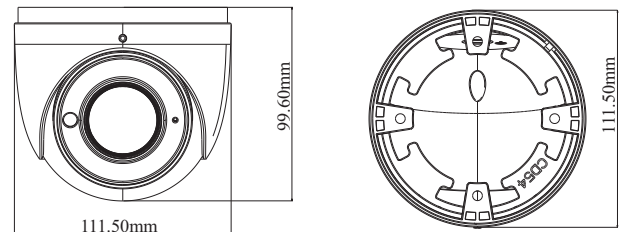

Others	
Power Supply	DC12V/PoE
Power Consumption	<9W
Operating Environment	- 30 °C ~ 60 °C (-22°F~140°F) Humidity: less than 95 % (non-condensing)
Dimensions (mm)	Ø 111.5 × 99.6
Weight (net)	Approx. 0.65KG
Installation	Ceiling mounting; Wall mounting
Certificate	CE, FCC
Environmental Protection	Complies with Directive EU RoHS, WEEE(2012/19/EU) , directive 94/62/EC and REACH(EC1907/2006)

DIMENSIONS