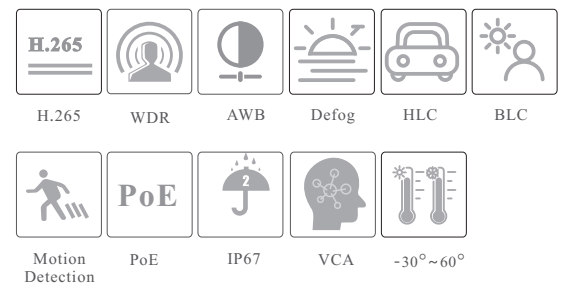

CAMERA

TD-9545S3

4MP IR Water-proof Turret Network Camera

- H.265/ H.264 coding
- Max.resolution: 2560 × 1440
- ICR auto switch, true day / night vision
- 3D DNR, digital WDR, HLC, BLC, defog
- ROI coding
- 30~50m IR night view distance; motorized zoom lens
- 1CH built-in MIC
- Built-in micro SD card slot, up to 128GB
- DC12V/PoE power supply
- P2P function optional
- IP 67 ingress protection
- Support three streams
- Support remote monitoring by smart phones& tablet PCs with iOS and Android OS
- Intelligent analytics: object removal detection, video exception detection, line crossing and intrusion detection