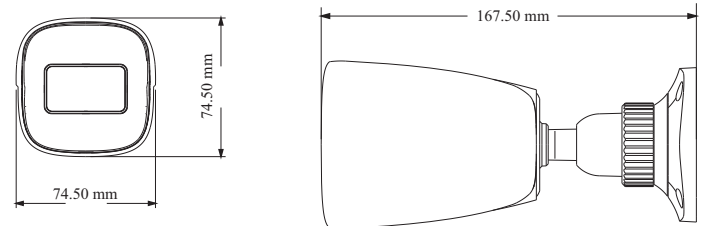

Protection Grade	IP 67
PoE	Yes (IEEE802.3af)
<b>Others</b>	
Power Supply	DC12V/PoE
Power Consumption	< 7W
Storage Conditions	- 30 °C ~ 65 °C (-22 °F ~ 149 °F), Humidity: less than 95 % (non-condensing)
Operating Conditions	- 30 °C ~ 60 °C (-22 °F ~ 140 °F), Humidity: less than 95 % (non-condensing)
Dimensions ( mm )	167.5 × 74.5 × 74.5
Weight ( net )	Approx. 0.44KG
Installation	Ceiling mounting; Wall mounting
Certificate	CE, FCC
Environmental Protection	Complies with Directive EU RoHS, WEEE(2012/19/EU), directive 94/62/EC and REACH(EC1907/2006)

### DIMENSIONS