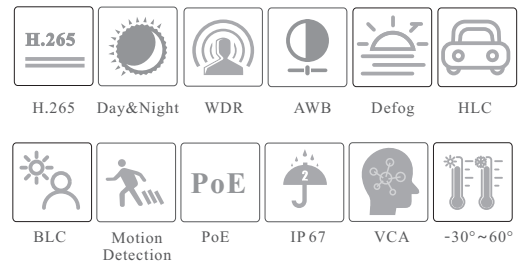

en.tvt.net.cn

For more information, please visit our website

Shenzhen TVT DIGITAL TECHNOLOGY CO., LTD.

Address: 23rd Floor, Block B4, Building NO.9, Shenzhen Bay Eco-Technology Park, Nanshan District, Shenzhen, Guangdong Province, P.R.China

Tel: +86-755-36995888

Web site: <http://en.tvt.net.cn>

Fax: +86-755-33104777

E-mail: overseas@tvt.net.cn