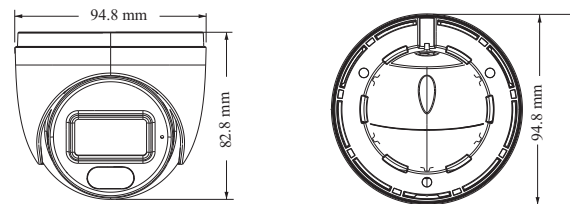

DORI Distance				
Lens	Detect	Observe	Recognize	Identify
2.8mm	59.05m(193.73ft)	23.62m(77.49ft)	11.81m(38.74ft)	5.90m(19.35ft)
3.6mm	74.39m(244.06ft)	29.75m(97.60ft)	14.88m(48.81ft)	7.44m(24.40ft)
Others				
Power Supply	DC12V/PoE power supply			
Power Consumption	< 5.5W			
Operating Environment	- 20 °C ~ 55 °C (-4°F~131°F); Humidity: less than 95 % (non-condensing)			
Storage Environment	- 20 °C ~ 60 °C (-4°F~140°F); Humidity: less than 95 % (non-condensing)			
Dimensions (mm)	Φ 94.8 × 82.8			
Weight (net)	Approx. 0.287KG			
Installation	Wall mounting			
Certificate	CE, FCC			
Environmental Protection	Complies with Directive EU RoHS, WEEE(2012/19/EU), directive 94/62/EC and REACH(EC1907/2006)			

DIMENSIONS