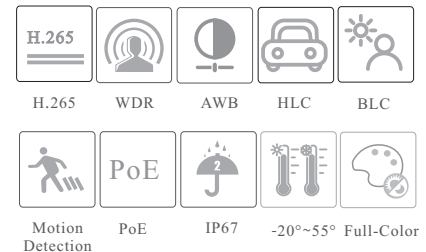

TD-9544C1L

4MP Full-Color Turret Network Camera

- Max.resolution: 4MP (2560 × 1440)
- H.265/H.264/MJPEG coding
- 10-20m white light view distance
- 24/7 full color imaging
- 3D DNR, digital WDR, HLC, BLC
- 1CH built-in microphone
- DC12V/PoE power supply
- IP 67 ingress protection
- Support three streams
- Support mobile surveillance by smart phones with iOS and Android OS
- Intelligent analytics

DORI Distance				
Lens	Detect	Observe	Recognize	Identify
2.8mm	59.05m(193.73ft)	23.62m(77.49ft)	11.81m(38.74ft)	5.90m(19.35ft)
3.6mm	74.39m(244.06ft)	29.75m(97.60ft)	14.88m(48.81ft)	7.44m(24.40ft)
Others				
Power Supply	DC12V/PoE power supply			
Power Consumption	< 5.5W			
Operating Environment	- 20 °C ~ 55 °C (-4°F~131°F); Humidity: less than 95 % (non-condensing)			
Storage Environment	- 20 °C ~ 60 °C (-4°F~140°F); Humidity: less than 95 % (non-condensing)			
Dimensions (mm)	Φ 94.8 × 82.8			
Weight (net)	Approx. 0.287KG			
Installation	Wall mounting			
Certificate	CE, FCC			
Environmental Protection	Complies with Directive EU RoHS, WEEE(2012/19/EU), directive 94/62/EC and REACH(EC1907/2006)			