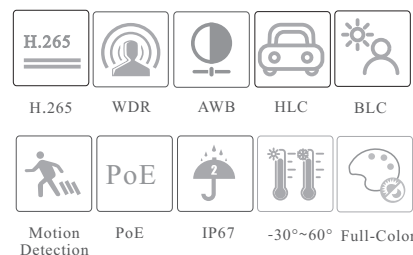

TD-9442C2

4MP Dual Illumination Bullet Network Camera

- H.265/H.264/MJPEG coding
- Max. resolution: 2560 × 1440
- **Built-in white light and IR LED; 30~40m white light view distance; 30~40m IR view distance**
- 3D DNR, HWDR, HLC and BLC
- ROI coding
- Built-in micro SD card slot, up to 256GB
- DC12V/PoE power supply
- IP67 ingress protection
- Support three streams
- Support mobile surveillance by smart phones with iOS and Android OS
- Intelligent Analytics

Supplement light Range	IR range: 30 ~ 40 m White light range: 30 ~ 40 m			
Ingress Protection	IP 67			
DORI Distance				
Lens	Detect	Observe	Recognize	Identify
2.8~12mm(W)	59.05m(ft)	23.62m(77.49ft)	11.81m(38.74ft)	5.90m(19.35ft)
2.8~12mm(T)	181.84m(ft)	72.73m(238.61ft)	36.37m(119.32ft)	18.18m(59.64ft)
Others				
Power Supply	DC12V/PoE			
Power Consumption	< 11.5W			
Storage Conditions	- 30 °C ~ 65°C (-22°F~149°F), Humidity: less than 95 % (non-condensing)			
Operating Conditions	- 30 °C ~ 60 °C (-22°F~140°F), Humidity: less than 95 % (non-condensing)			
Dimensions (mm)	217.7 × 80.5 × 80.3			
Weight (net)	Approx. 0.69KG			
Installation	Ceiling mounting; wall mounting			
Certificate	CE, FCC			
Environmental Protection	Complies with Directive EU RoHS, WEEE(2012/19/EU), directive 94/62/EC and REACH(EC1907/2006)			