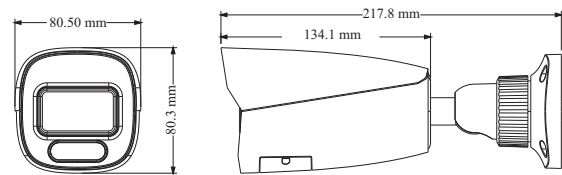

Supplement light Range	IR range: 30 ~ 40 m White light range: 30 ~ 40 m			
Ingress Protection	IP 67			
DORI Distance				
Lens	Detect	Observe	Recognize	Identify
2.8~12mm(W)	59.05m(ft)	23.62m(77.49ft)	11.81m(38.74ft)	5.90m(19.35ft)
2.8~12mm(T)	181.84m(ft)	72.73m(238.61ft)	36.37m(119.32ft)	18.18m(59.64ft)
Others				
Power Supply	DC12V/PoE			
Power Consumption	< 11.5W			
Storage Conditions	- 30 °C ~ 65°C (-22°F~149°F), Humidity: less than 95 % (non-condensing)			
Operating Conditions	- 30 °C ~ 60 °C (-22°F~140°F), Humidity: less than 95 % (non-condensing)			
Dimensions (mm)	217.7 × 80.5 × 80.3			
Weight (net)	Approx. 0.69KG			
Installation	Ceiling mounting; wall mounting			
Certificate	CE, FCC			
Environmental Protection	Complies with Directive EU RoHS, WEEE(2012/19/EU), directive 94/62/EC and REACH(EC1907/2006)			

DIMENSIONS