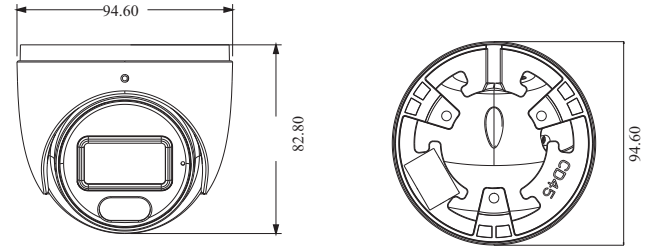

Tel: +86-755-36995888

Web site: <http://en.tvt.net.cn>

Fax: +86-755-33104777

E-mail: overseas@tvt.net.cn

SPECIFICATIONS

Model	TD-7524TE3
Specifications	
Camera	
Image Sensor	1 / 2.8" CMOS
Resolution	2MP
Image Size	1920 x 1080
Video Output	AHD / TVI / CVI / CVBS
Audio	1CH built-in MIC
Image System	PAL / NTSC
Electronic Shutter	Auto
LED Distance	20 ~ 30 m
Frame Rate	30fps(60Hz); 25fps (50Hz)
Min. Illumination	0 lux (LED ON)
Lens	2.8mm
Lens Mount	M12
S / N Ratio	≥52dB (AGC OFF)
Ingress Protection	IP 67
Functions	
Function Control	OSD (COC Control)
Smart LED	Manual or Auto mode
ICR	NO
Digital WDR	Yes
Digital DNR	Yes, 2D DNR
AGC	Yes
Auto White Balance	Yes
BLC	Yes
Front Light Compensation	NO
Defog	NO
HLC	Yes
Sharpness	Yes
Contrast	Yes
Image Setting	Yes
Defect Correction	Auto
Language	Chinese and English
Angle Adjustment	Pan: 0°~360°; Tilt: 0°~75°; Rotation: 0°~360°
Others	
Power Supply	DC12V (± 15%)
Power Consumption	LED OFF : < 1W; LED ON : < 4W
Working Environment	- 30 °C ~ 50 °C, 10 % ~ 90 % (relative humidity)
Dimensions (mm)	Φ 94.6 x 82.8
Weight (net)	Approx. 0.39KG

DIMENSIONS

AVAILABLE ACCESSORIES

AVAILABLE MODEL

Available Model	TD-7524TE3(AU/WR2)
-----------------	--------------------