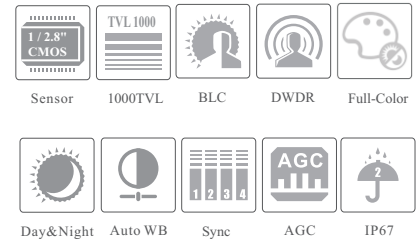

CAMERA

TD-7524TE3

2MP Full-color HD Analog Turret Camera

- 1080P real-time image, high resolution, true color
- AHD / TVI / CVI lossless HD video output
- Support 960H CVBS output
- Up to 1000 TVL resolution
- CMOS progressive scan, perfectly capturing the moving object
- Support OSD menu
- High speed, long distance and real time transmission
- 24/7 full color imaging
- LED can be turned on or off automatically
- Support noise reduction function
- 20 ~ 30m LED distance
- IP67
- Support coaxial audio transmission
- Support COC

Tel: +86-755-36995888

Web site: <http://en.tvt.net.cn>

Fax: +86-755-33104777

E-mail: overseas@tvt.net.cn

SPECIFICATIONS

Model	TD-7524TE3
Specifications	
Camera	
Image Sensor	1 / 2.8" CMOS
Resolution	2MP
Image Size	1920 x 1080
Video Output	AHD / TVI / CVI / CVBS
Audio	1CH built-in MIC
Image System	PAL / NTSC
Electronic Shutter	Auto
LED Distance	20 ~ 30 m
Frame Rate	30fps(60Hz); 25fps (50Hz)
Min. Illumination	0 lux (LED ON)
Lens	2.8mm
Lens Mount	M12
S / N Ratio	≥52dB (AGC OFF)
Ingress Protection	IP 67
Functions	
Function Control	OSD (COC Control)
Smart LED	Manual or Auto mode
ICR	NO
Digital WDR	Yes
Digital DNR	Yes, 2D DNR
AGC	Yes
Auto White Balance	Yes
BLC	Yes
Front Light Compensation	NO
Defog	NO
HLC	Yes
Sharpness	Yes
Contrast	Yes
Image Setting	Yes
Defect Correction	Auto
Language	Chinese and English
Angle Adjustment	Pan: 0°~360°; Tilt: 0°~75°; Rotation: 0°~360°
Others	
Power Supply	DC12V (± 15%)
Power Consumption	LED OFF : < 1W; LED ON : < 4W
Working Environment	- 30 °C ~ 50 °C, 10 % ~ 90 % (relative humidity)
Dimensions (mm)	Φ 94.6 x 82.8
Weight (net)	Approx. 0.39KG